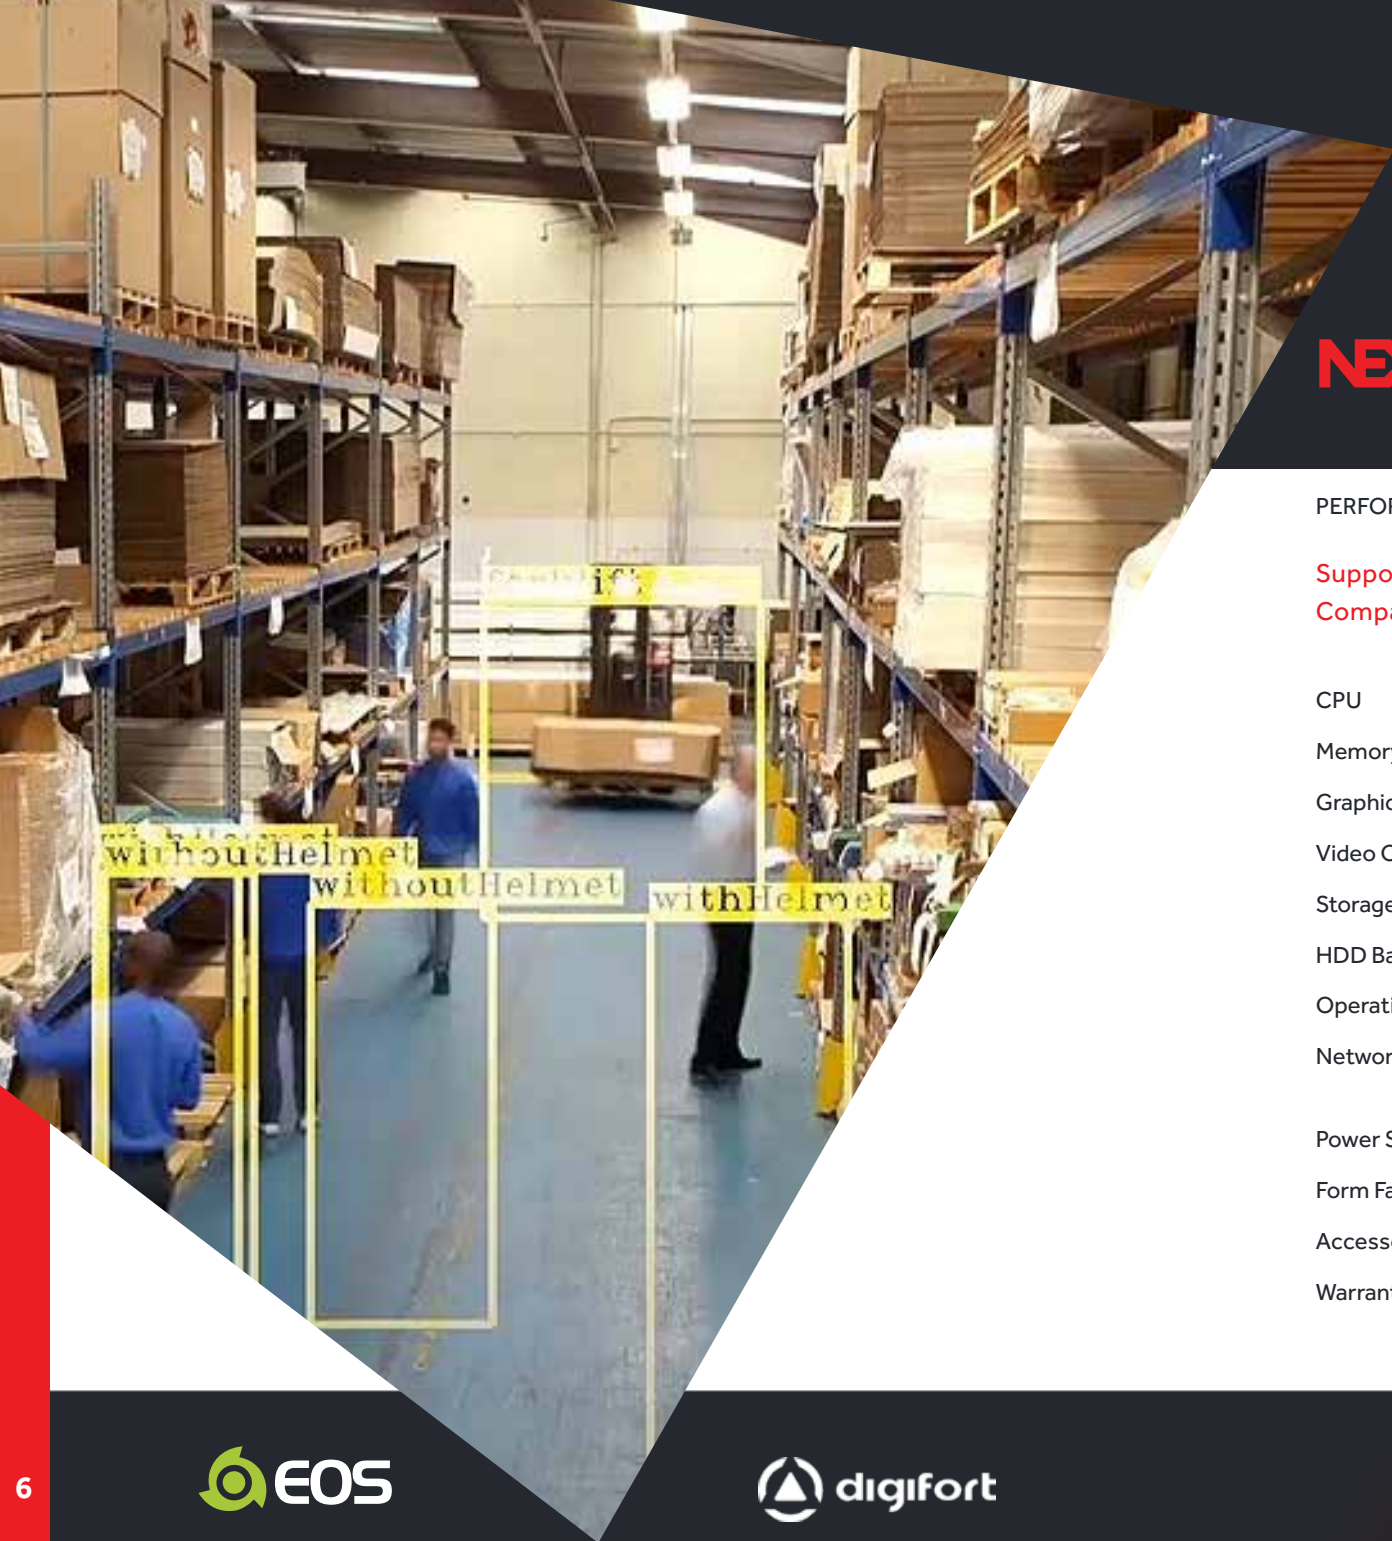

NEX-IPX-Lite

Tower server for *lite AI* video content analytics applications

PERFORMANCE

Support up to **10 camera channels**
Compatible with both **Digifort & WAVE**